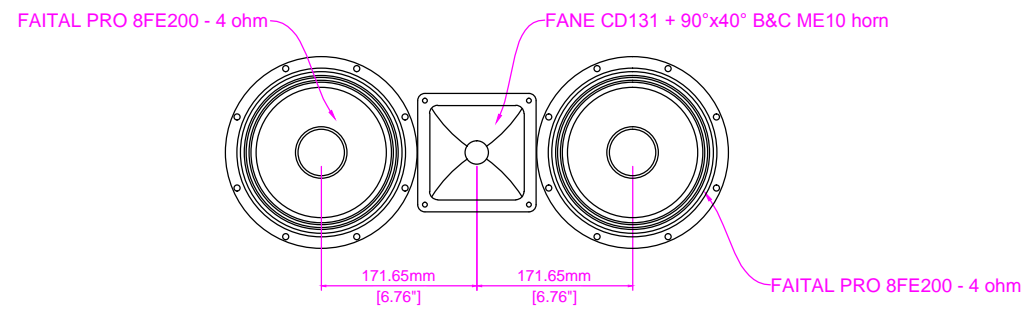

Supra

SYSTEM 1 - 96dB/1w/1m - 130Wrms/260Wmax @ 4 ohm - 60Hz/20KHz ~ \$210/pair

SYSTEM 2 - 97dB/1w/1m - 150Wrms/300Wmax @ 4 ohm - 50Hz/20KHz ~ \$215/pair

SYSTEM 3 - 99dB/1w/1m - 260Wrms/520Wmax @ 4 ohm - 60Hz/20KHz ~ \$260/pair

SYSTEM 4 - 100dB/1w/1m - 300Wrms/600Wmax @ 4 ohm - 50Hz/20KHz ~ \$265/pair

SYSTEM 5 - 99dB/1w/1m - 260Wrms/520Wmax @ 2 ohm - 60Hz/20KHz ~ \$260/pair

SYSTEM 6 - 100dB/1w/1m - 300Wrms/600Wmax @ 2 ohm - 50Hz/20KHz ~ \$265/pair