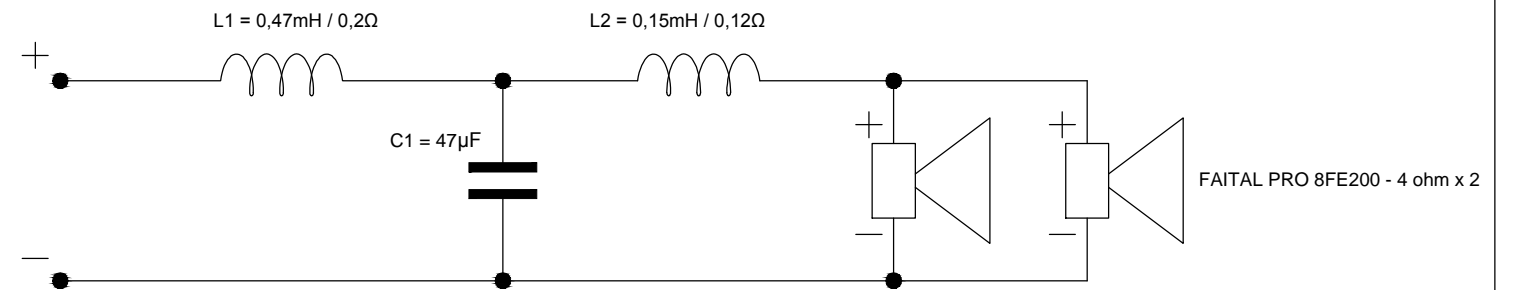

SYSTEM 5 - 99dB/1w/1m - 260Wrms/520Wmax @ 2 ohm - 60Hz/20KHz ~ $260/pair