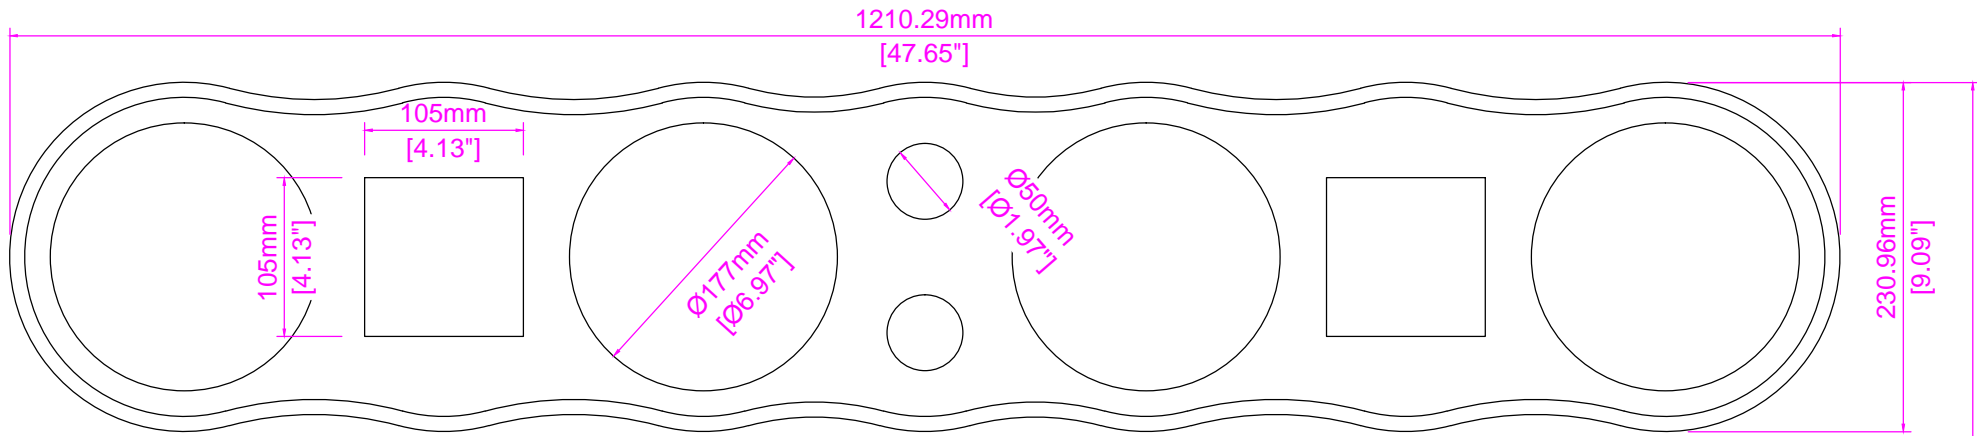

Supra

SYSTEM 1 - 96dB/1w/1m - 130Wrms/260Wmax @ 4 ohm - 60Hz/20KHz ~ \$210/pair

SYSTEM 2 - 97dB/1w/1m - 150Wrms/300Wmax @ 4 ohm - 50Hz/20KHz ~ \$215/pair

SYSTEM 3 - 99dB/1w/1m - 260Wrms/520Wmax @ 4 ohm - 60Hz/20KHz ~ \$260/pair

SYSTEM 4 - 100dB/1w/1m - 300Wrms/600Wmax @ 4 ohm - 50Hz/20KHz ~ \$265/pair

SYSTEM 5 - 99dB/1w/1m - 260Wrms/520Wmax @ 2 ohm - 60Hz/20KHz ~ \$260/pair

SYSTEM 6 - 100dB/1w/1m - 300Wrms/600Wmax @ 2 ohm - 50Hz/20KHz ~ \$265/pair