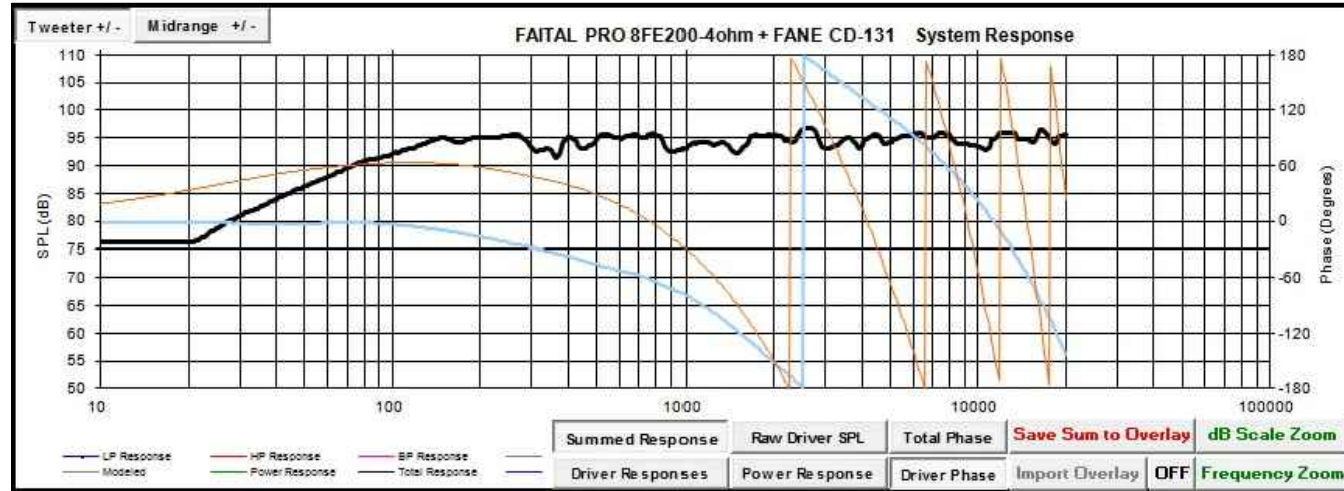

Supra

SYSTEM 1 - 96dB/1w/1m - 130Wrms/260Wmax @ 4 ohm - 60Hz/20KHz ~ \$210/pair

SYSTEM 2 - 97dB/1w/1m - 150Wrms/300Wmax @ 4 ohm - 50Hz/20KHz ~ \$215/pair

SYSTEM 3 - 99dB/1w/1m - 260Wrms/520Wmax @ 4 ohm - 60Hz/20KHz ~ \$260/pair

SYSTEM 4 - 100dB/1w/1m - 300Wrms/600Wmax @ 4 ohm - 50Hz/20KHz ~ \$265/pair

SYSTEM 5 - 99dB/1w/1m - 260Wrms/520Wmax @ 2 ohm - 60Hz/20KHz ~ \$260/pair

SYSTEM 6 - 100dB/1w/1m - 300Wrms/600Wmax @ 2 ohm - 50Hz/20KHz ~ \$265/pair