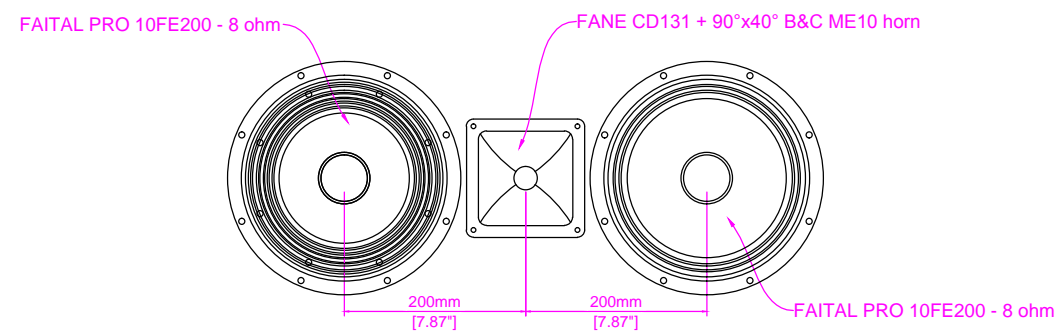

Supra

SYSTEM 1 - 96dB/1w/1m - 130Wrms/260Wmax @ 4 ohm - 60Hz/20KHz ~ \$210/pair

SYSTEM 2 - 97dB/1w/1m - 150Wrms/300Wmax @ 4 ohm - 50Hz/20KHz ~ \$215/pair

SYSTEM 3 - 99dB/1w/1m - 260Wrms/520Wmax @ 4 ohm - 60Hz/20KHz ~ \$260/pair

SYSTEM 4 - 100dB/1w/1m - 300Wrms/600Wmax @ 4 ohm - 50Hz/20KHz ~ \$265/pair

SYSTEM 5 - 99dB/1w/1m - 260Wrms/520Wmax @ 2 ohm - 60Hz/20KHz ~ \$260/pair

SYSTEM 6 - 100dB/1w/1m - 300Wrms/600Wmax @ 2 ohm - 50Hz/20KHz ~ \$265/pair