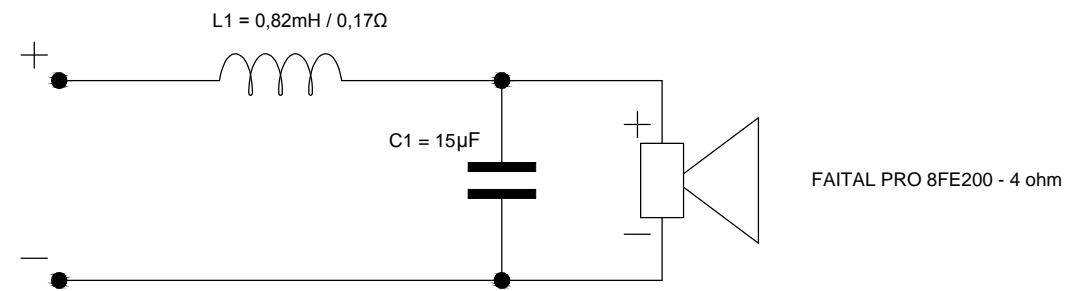

Supra

SYSTEM 1 - 96dB/1w/1m - 130Wrms/260Wmax @ 4 ohm - 60Hz/20KHz ~ \$210/pair

SYSTEM 2 - 97dB/1w/1m - 150Wrms/300Wmax @ 4 ohm - 50Hz/20KHz ~ \$215/pair

SYSTEM 3 - 99dB/1w/1m - 260Wrms/520Wmax @ 4 ohm - 60Hz/20KHz ~ \$260/pair