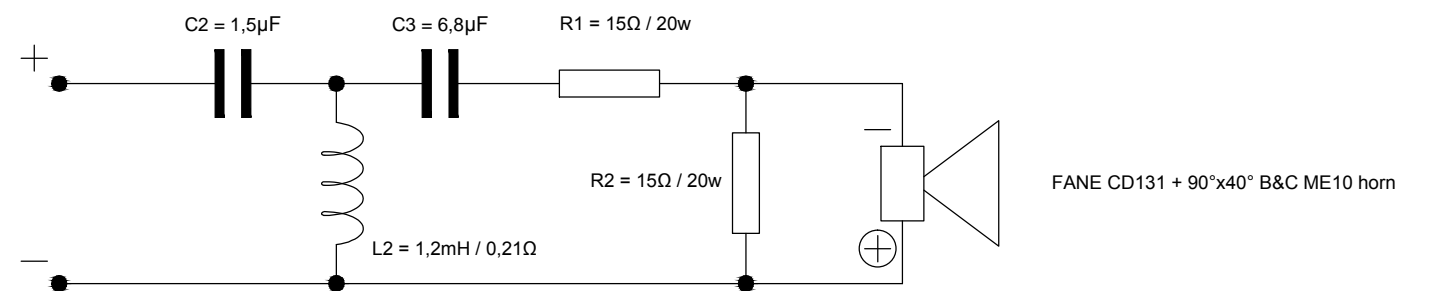

Supra

SYSTEM 1 - 96dB/1w/1m - 130Wrms/260Wmax @ 4 ohm - 60Hz/20KHz ~ \$210/pair

SYSTEM 2 - 97dB/1w/1m - 150Wrms/300Wmax @ 4 ohm - 50Hz/20KHz ~ \$215/pair

SYSTEM 3 - 99dB/1w/1m - 260Wrms/520Wmax @ 4 ohm - 60Hz/20KHz ~ \$260/pair

SYSTEM 4 - 100dB/1w/1m - 300Wrms/600Wmax @ 4 ohm - 50Hz/20KHz ~ \$265/pair

SYSTEM 5 - 99dB/1w/1m - 260Wrms/520Wmax @ 2 ohm - 60Hz/20KHz ~ \$260/pair

SYSTEM 6 - 100dB/1w/1m - 300Wrms/600Wmax @ 2 ohm - 50Hz/20KHz ~ \$265/pair