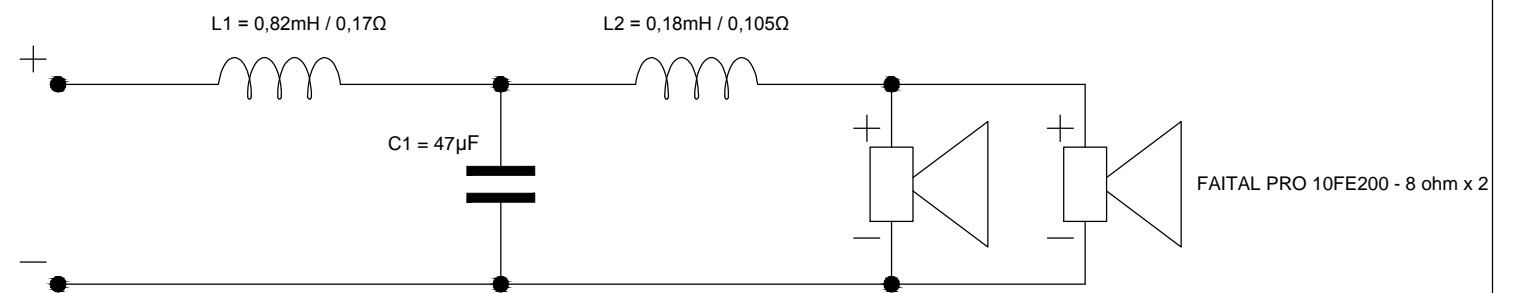

Supra

SYSTEM 1 - 96dB/1w/1m - 130Wrms/260Wmax @ 4 ohm - 60Hz/20KHz ~ \$210/pair

SYSTEM 2 - 97dB/1w/1m - 150Wrms/300Wmax @ 4 ohm - 50Hz/20KHz ~ \$215/pair

SYSTEM 3 - 99dB/1w/1m - 260Wrms/520Wmax @ 4 ohm - 60Hz/20KHz ~ \$260/pair

SYSTEM 4 - 100dB/1w/1m - 300Wrms/600Wmax @ 4 ohm - 50Hz/20KHz ~ \$265/pair

SYSTEM 5 - 99dB/1w/1m - 260Wrms/520Wmax @ 2 ohm - 60Hz/20KHz ~ \$260/pair

SYSTEM 6 - 100dB/1w/1m - 300Wrms/600Wmax @ 2 ohm - 50Hz/20KHz ~ \$265/pair