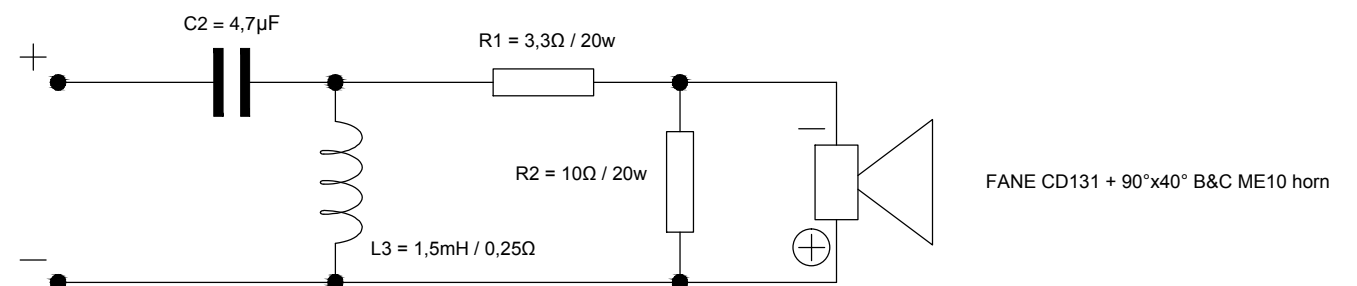

Supra

SYSTEM 1 - 96dB/1w/1m - 130Wrms/260Wmax @ 4 ohm - 60Hz/20KHz ~ \$210/pair

SYSTEM 2 - 97dB/1w/1m - 150Wrms/300Wmax @ 4 ohm - 50Hz/20KHz ~ \$215/pair

SYSTEM 3 - 99dB/1w/1m - 260Wrms/520Wmax @ 4 ohm - 60Hz/20KHz ~ \$260/pair

SYSTEM 4 - 100dB/1w/1m - 300Wrms/600Wmax @ 4 ohm - 50Hz/20KHz ~ \$265/pair

SYSTEM 5 - 99dB/1w/1m - 260Wrms/520Wmax @ 2 ohm - 60Hz/20KHz ~ \$260/pair

SYSTEM 6 - 100dB/1w/1m - 300Wrms/600Wmax @ 2 ohm - 50Hz/20KHz ~ \$265/pair