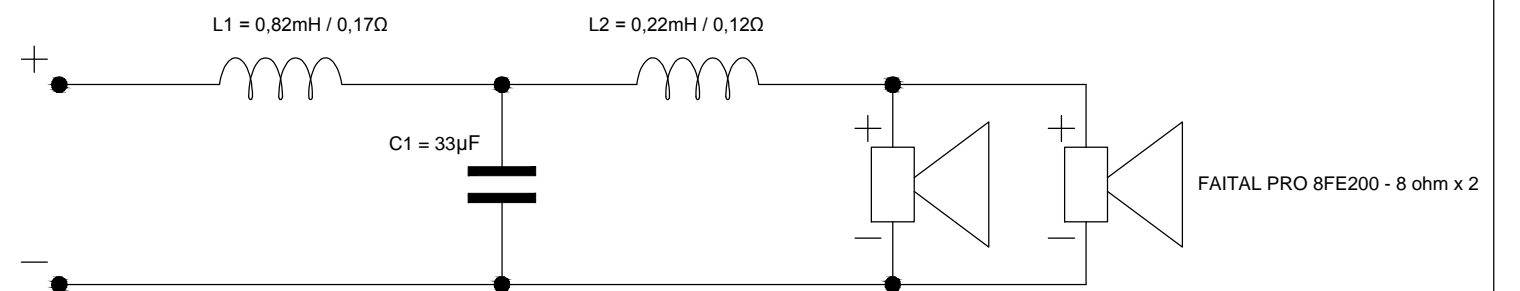

Supra

SYSTEM 1 - 96dB/1w/1m - 130Wrms/260Wmax @ 4 ohm - 60Hz/20KHz ~ \$210/pair

SYSTEM 2 - 97dB/1w/1m - 150Wrms/300Wmax @ 4 ohm - 50Hz/20KHz ~ \$215/pair

SYSTEM 3 - 99dB/1w/1m - 260Wrms/520Wmax @ 4 ohm - 60Hz/20KHz ~ \$260/pair

SYSTEM 4 - 100dB/1w/1m - 300Wrms/600Wmax @ 4 ohm - 50Hz/20KHz ~ \$265/pair

SYSTEM 5 - 99dB/1w/1m - 260Wrms/520Wmax @ 2 ohm - 60Hz/20KHz ~ \$260/pair

SYSTEM 6 - 100dB/1w/1m - 300Wrms/600Wmax @ 2 ohm - 50Hz/20KHz ~ \$265/pair