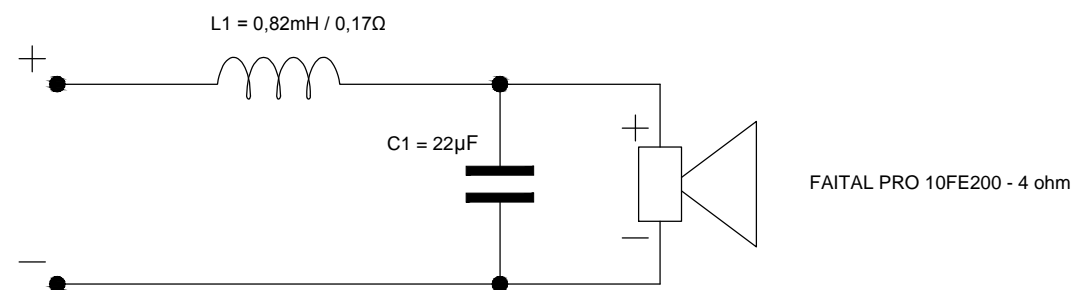

Supra

SYSTEM 1 - 96dB/1w/1m - 130Wrms/260Wmax @ 4 ohm - 60Hz/20KHz ~ \$210/pair

SYSTEM 2 - 97dB/1w/1m - 150Wrms/300Wmax @ 4 ohm - 50Hz/20KHz ~ \$215/pair

SYSTEM 3 - 99dB/1w/1m - 260Wrms/520Wmax @ 4 ohm - 60Hz/20KHz ~ \$260/pair