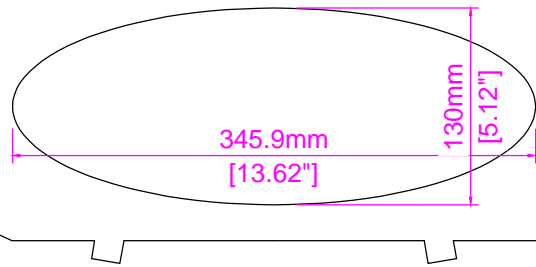

Supra

SYSTEM 1 - 96dB/1w/1m - 130Wrms/260Wmax @ 4 ohm - 60Hz/20KHz ~ \$210/pair

SYSTEM 2 - 97dB/1w/1m - 150Wrms/300Wmax @ 4 ohm - 50Hz/20KHz ~ \$215/pair

SYSTEM 3 - 99dB/1w/1m - 260Wrms/520Wmax @ 4 ohm - 60Hz/20KHz ~ \$260/pair

SYSTEM 4 - 100dB/1w/1m - 300Wrms/600Wmax @ 4 ohm - 50Hz/20KHz ~ \$265/pair

SYSTEM 5 - 99dB/1w/1m - 260Wrms/520Wmax @ 2 ohm - 60Hz/20KHz ~ \$260/pair

SYSTEM 6 - 100dB/1w/1m - 300Wrms/600Wmax @ 2 ohm - 50Hz/20KHz ~ \$265/pair