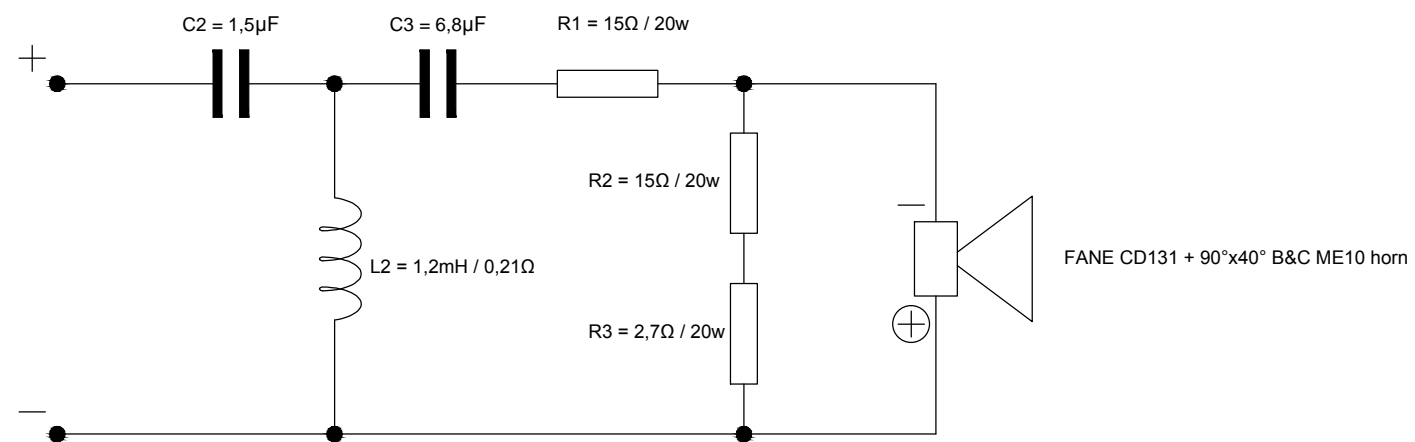

Supra

SYSTEM 1 - 96dB/1w/1m - 130Wrms/260Wmax @ 4 ohm - 60Hz/20KHz ~ \$210/pair

SYSTEM 2 - 97dB/1w/1m - 150Wrms/300Wmax @ 4 ohm - 50Hz/20KHz ~ \$215/pair

SYSTEM 3 - 99dB/1w/1m - 260Wrms/520Wmax @ 4 ohm - 60Hz/20KHz ~ \$260/pair

SYSTEM 4 - 100dB/1w/1m - 300Wrms/600Wmax @ 4 ohm - 50Hz/20KHz ~ \$265/pair

SYSTEM 5 - 99dB/1w/1m - 260Wrms/520Wmax @ 2 ohm - 60Hz/20KHz ~ \$260/pair

SYSTEM 6 - 100dB/1w/1m - 300Wrms/600Wmax @ 2 ohm - 50Hz/20KHz ~ \$265/pair