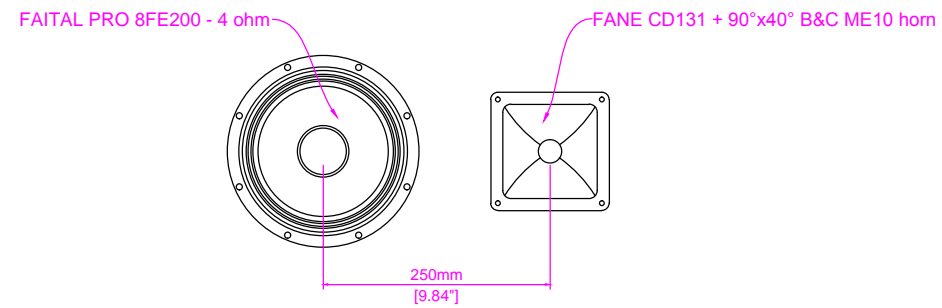

Supra

SYSTEM 1 - 96dB/1w/1m - 130Wrms/260Wmax @ 4 ohm - 60Hz/20KHz ~ \$210/pair

SYSTEM 2 - 97dB/1w/1m - 150Wrms/300Wmax @ 4 ohm - 50Hz/20KHz ~ \$215/pair

SYSTEM 3 - 99dB/1w/1m - 260Wrms/520Wmax @ 4 ohm - 60Hz/20KHz ~ \$260/pair

SYSTEM 4 - 100dB/1w/1m - 300Wrms/600Wmax @ 4 ohm - 50Hz/20KHz ~ \$265/pair

SYSTEM 5 - 99dB/1w/1m - 260Wrms/520Wmax @ 2 ohm - 60Hz/20KHz ~ \$260/pair

SYSTEM 6 - 100dB/1w/1m - 300Wrms/600Wmax @ 2 ohm - 50Hz/20KHz ~ \$265/pair