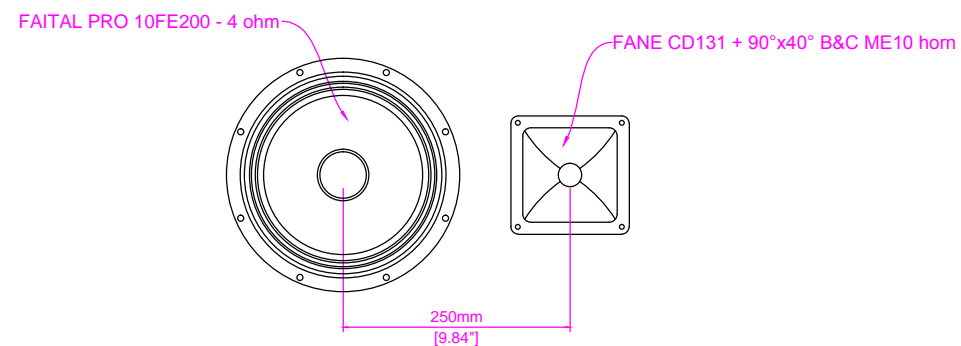

Supra

SYSTEM 1 - 96dB/1w/1m - 130Wrms/260Wmax @ 4 ohm - 60Hz/20KHz ~ \$210/pair

SYSTEM 2 - 97dB/1w/1m - 150Wrms/300Wmax @ 4 ohm - 50Hz/20KHz ~ \$215/pair

SYSTEM 3 - 99dB/1w/1m - 260Wrms/520Wmax @ 4 ohm - 60Hz/20KHz ~ \$260/pair

SYSTEM 4 - 100dB/1w/1m - 300Wrms/600Wmax @ 4 ohm - 50Hz/20KHz ~ \$265/pair

SYSTEM 5 - 99dB/1w/1m - 260Wrms/520Wmax @ 2 ohm - 60Hz/20KHz ~ \$260/pair

SYSTEM 6 - 100dB/1w/1m - 300Wrms/600Wmax @ 2 ohm - 50Hz/20KHz ~ \$265/pair