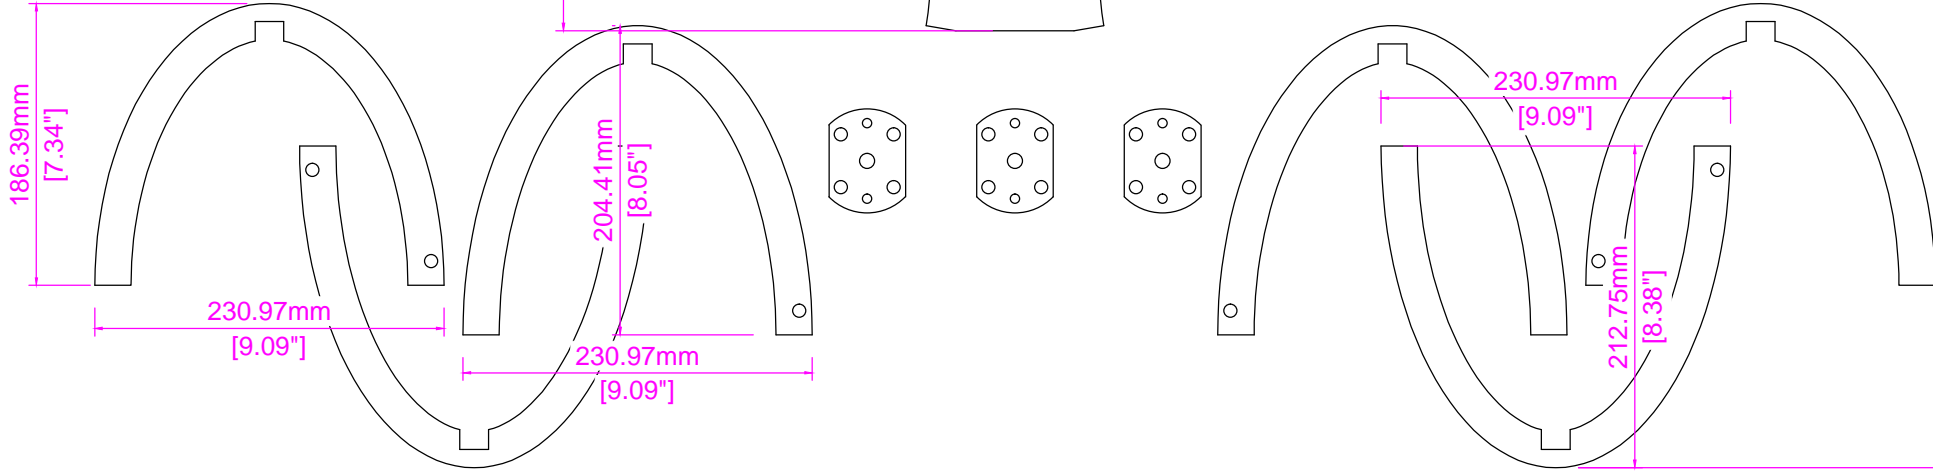

Supra

SYSTEM 1 - 96dB/1w/1m - 130Wrms/260Wmax @ 4 ohm - 60Hz/20KHz ~ \$210/pair

SYSTEM 2 - 97dB/1w/1m - 150Wrms/300Wmax @ 4 ohm - 50Hz/20KHz ~ \$215/pair

SYSTEM 3 - 99dB/1w/1m - 260Wrms/520Wmax @ 4 ohm - 60Hz/20KHz ~ \$260/pair

SYSTEM 4 - 100dB/1w/1m - 300Wrms/600Wmax @ 4 ohm - 50Hz/20KHz ~ \$265/pair

SYSTEM 5 - 99dB/1w/1m - 260Wrms/520Wmax @ 2 ohm - 60Hz/20KHz ~ \$260/pair

SYSTEM 6 - 100dB/1w/1m - 300Wrms/600Wmax @ 2 ohm - 50Hz/20KHz ~ \$265/pair