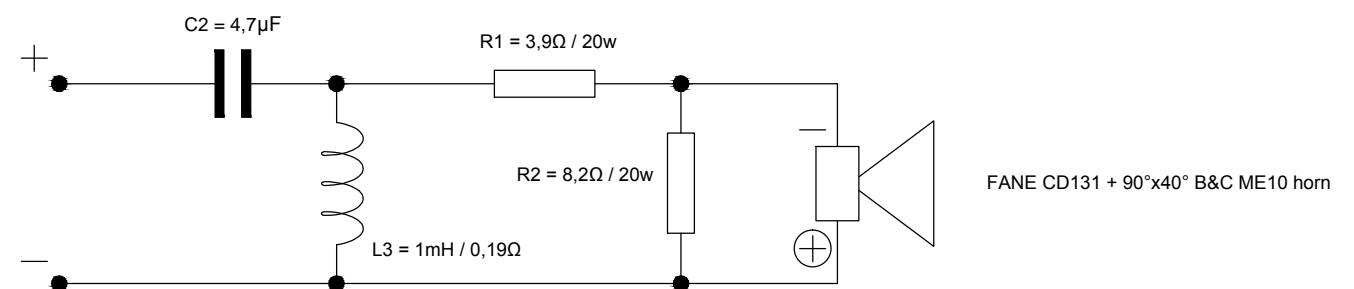

Supra

SYSTEM 1 - 96dB/1w/1m - 130Wrms/260Wmax @ 4 ohm - 60Hz/20KHz ~ \$210/pair

SYSTEM 2 - 97dB/1w/1m - 150Wrms/300Wmax @ 4 ohm - 50Hz/20KHz ~ \$215/pair

SYSTEM 3 - 99dB/1w/1m - 260Wrms/520Wmax @ 4 ohm - 60Hz/20KHz ~ \$260/pair

SYSTEM 4 - 100dB/1w/1m - 300Wrms/600Wmax @ 4 ohm - 50Hz/20KHz ~ \$265/pair

SYSTEM 5 - 99dB/1w/1m - 260Wrms/520Wmax @ 2 ohm - 60Hz/20KHz ~ \$260/pair

SYSTEM 6 - 100dB/1w/1m - 300Wrms/600Wmax @ 2 ohm - 50Hz/20KHz ~ \$265/pair