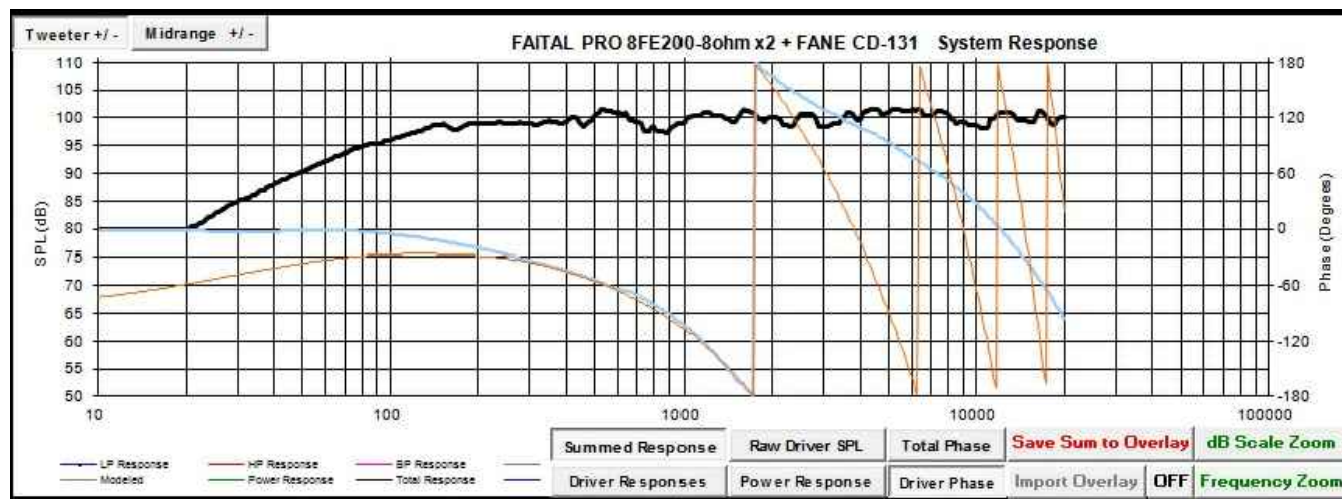

Supra

SYSTEM 1 - 96dB/1w/1m - 130Wrms/260Wmax @ 4 ohm - 60Hz/20KHz ~ \$210/pair

SYSTEM 2 - 97dB/1w/1m - 150Wrms/300Wmax @ 4 ohm - 50Hz/20KHz ~ \$215/pair

SYSTEM 3 - 99dB/1w/1m - 260Wrms/520Wmax @ 4 ohm - 60Hz/20KHz ~ \$260/pair

SYSTEM 4 - 100dB/1w/1m - 300Wrms/600Wmax @ 4 ohm - 50Hz/20KHz ~ \$265/pair

SYSTEM 5 - 99dB/1w/1m - 260Wrms/520Wmax @ 2 ohm - 60Hz/20KHz ~ \$260/pair

SYSTEM 6 - 100dB/1w/1m - 300Wrms/600Wmax @ 2 ohm - 50Hz/20KHz ~ \$265/pair