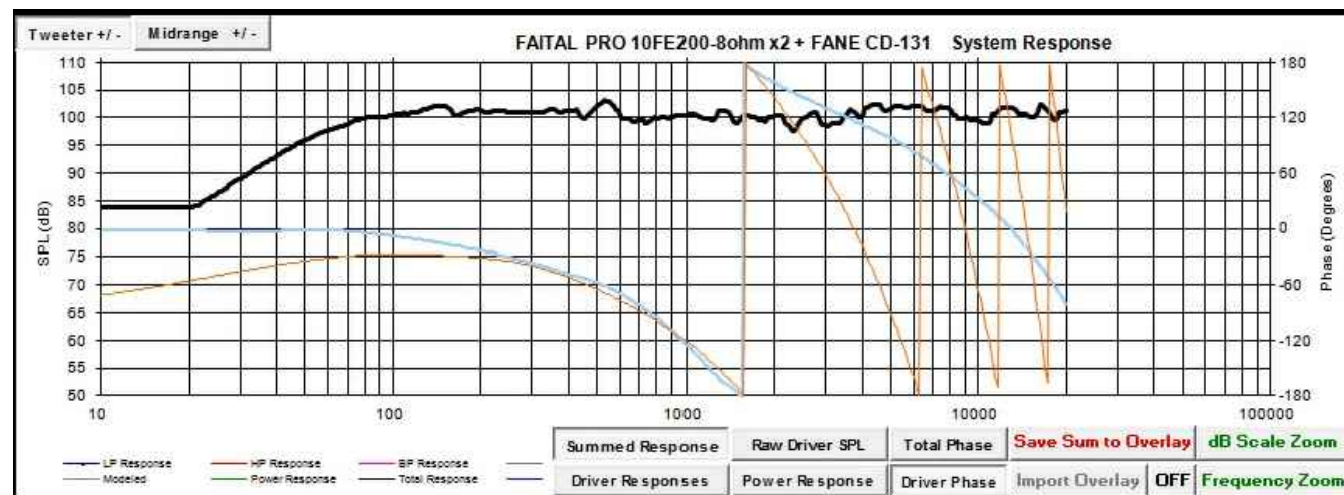

Supra

SYSTEM 1 - 96dB/1w/1m - 130Wrms/260Wmax @ 4 ohm - 60Hz/20KHz ~ \$210/pair

SYSTEM 2 - 97dB/1w/1m - 150Wrms/300Wmax @ 4 ohm - 50Hz/20KHz ~ \$215/pair

SYSTEM 3 - 99dB/1w/1m - 260Wrms/520Wmax @ 4 ohm - 60Hz/20KHz ~ \$260/pair

SYSTEM 4 - 100dB/1w/1m - 300Wrms/600Wmax @ 4 ohm - 50Hz/20KHz ~ \$265/pair

SYSTEM 5 - 99dB/1w/1m - 260Wrms/520Wmax @ 2 ohm - 60Hz/20KHz ~ \$260/pair

SYSTEM 6 - 100dB/1w/1m - 300Wrms/600Wmax @ 2 ohm - 50Hz/20KHz ~ \$265/pair