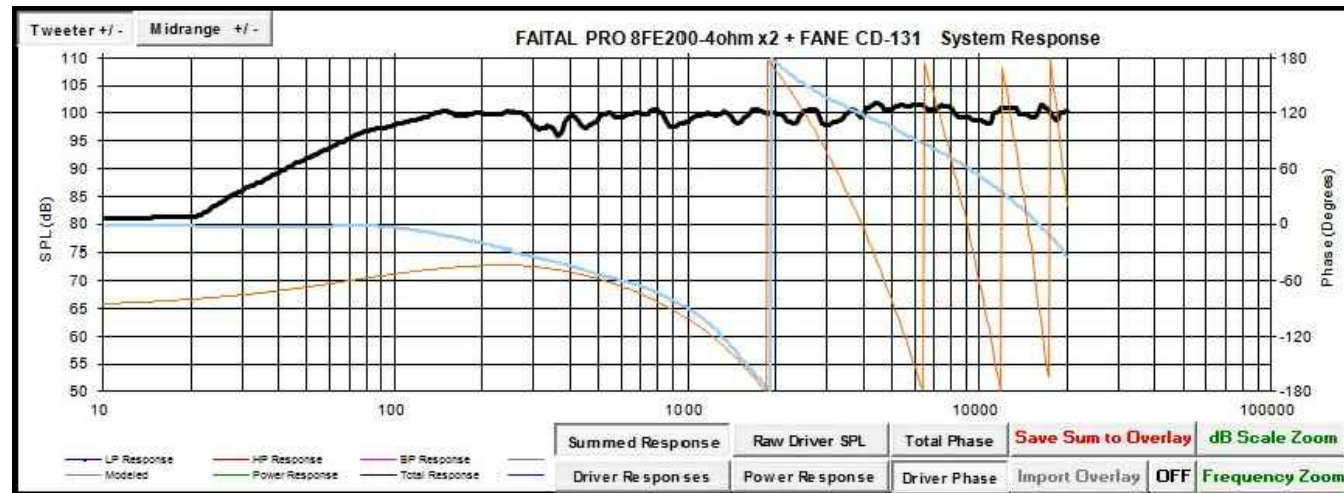

Supra

SYSTEM 1 - 96dB/1w/1m - 130Wrms/260Wmax @ 4 ohm - 60Hz/20KHz ~ \$210/pair

SYSTEM 2 - 97dB/1w/1m - 150Wrms/300Wmax @ 4 ohm - 50Hz/20KHz ~ \$215/pair

SYSTEM 3 - 99dB/1w/1m - 260Wrms/520Wmax @ 4 ohm - 60Hz/20KHz ~ \$260/pair

SYSTEM 4 - 100dB/1w/1m - 300Wrms/600Wmax @ 4 ohm - 50Hz/20KHz ~ \$265/pair

SYSTEM 5 - 99dB/1w/1m - 260Wrms/520Wmax @ 2 ohm - 60Hz/20KHz ~ \$260/pair

SYSTEM 6 - 100dB/1w/1m - 300Wrms/600Wmax @ 2 ohm - 50Hz/20KHz ~ \$265/pair