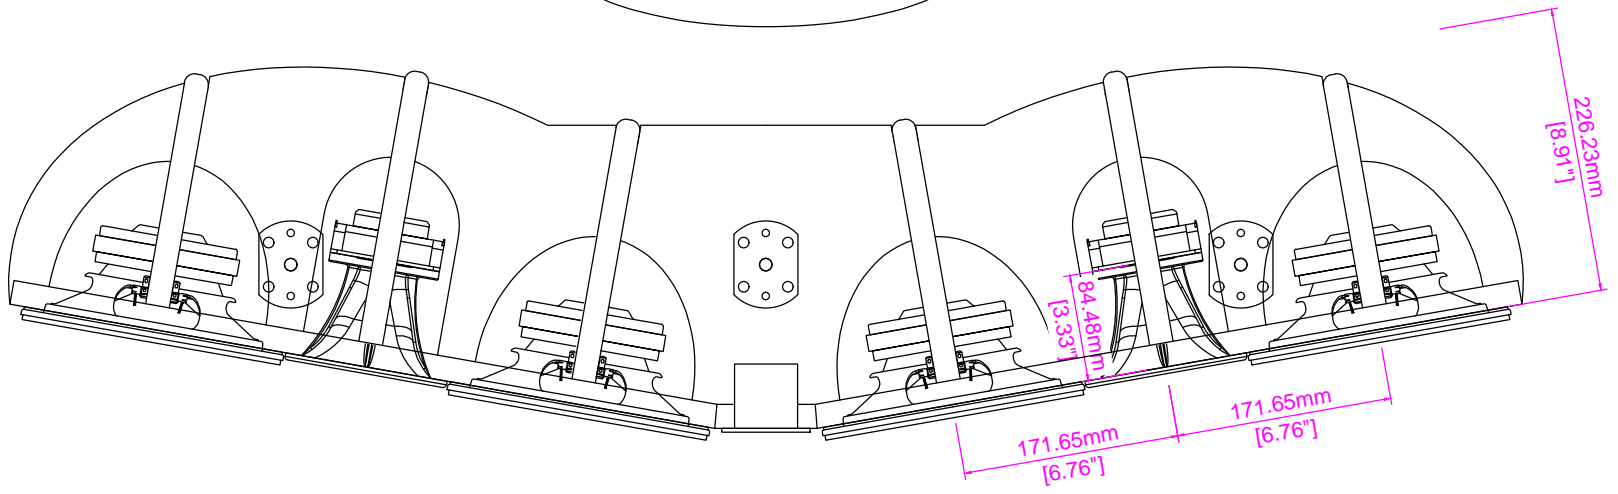

Supra

SYSTEM 1 - 96dB/1w/1m - 130Wrms/260Wmax @ 4 ohm - 60Hz/20KHz ~ \$210/pair

SYSTEM 2 - 97dB/1w/1m - 150Wrms/300Wmax @ 4 ohm - 50Hz/20KHz ~ \$215/pair

SYSTEM 3 - 99dB/1w/1m - 260Wrms/520Wmax @ 4 ohm - 60Hz/20KHz ~ \$260/pair