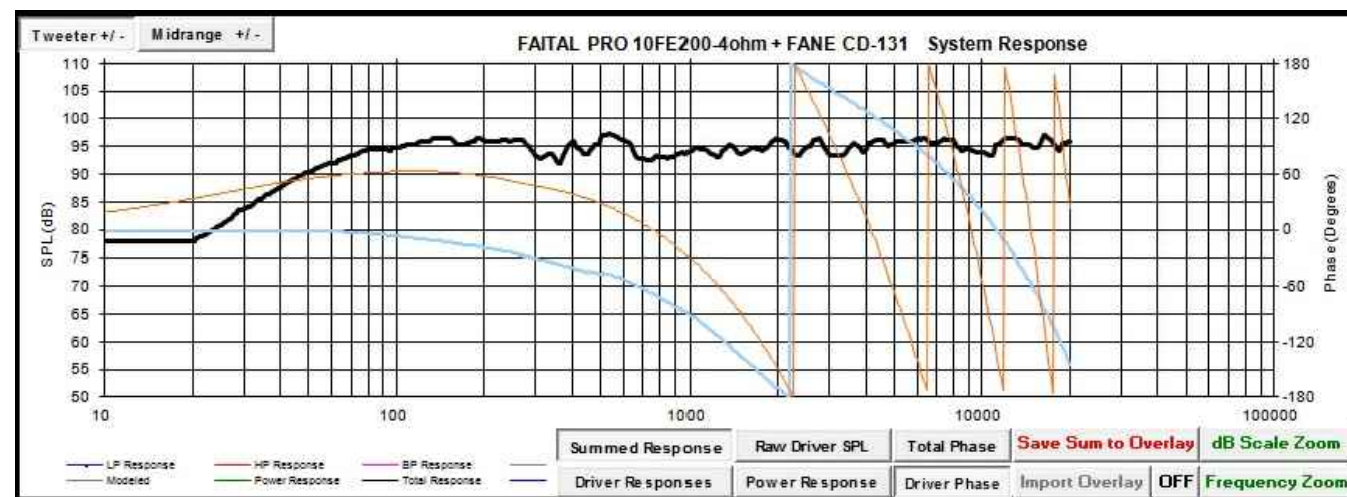

Supra

SYSTEM 1 - 96dB/1w/1m - 130Wrms/260Wmax @ 4 ohm - 60Hz/20KHz ~ \$210/pair

SYSTEM 2 - 97dB/1w/1m - 150Wrms/300Wmax @ 4 ohm - 50Hz/20KHz ~ \$215/pair

SYSTEM 3 - 99dB/1w/1m - 260Wrms/520Wmax @ 4 ohm - 60Hz/20KHz ~ \$260/pair

SYSTEM 4 - 100dB/1w/1m - 300Wrms/600Wmax @ 4 ohm - 50Hz/20KHz ~ \$265/pair

SYSTEM 5 - 99dB/1w/1m - 260Wrms/520Wmax @ 2 ohm - 60Hz/20KHz ~ \$260/pair

SYSTEM 6 - 100dB/1w/1m - 300Wrms/600Wmax @ 2 ohm - 50Hz/20KHz ~ \$265/pair