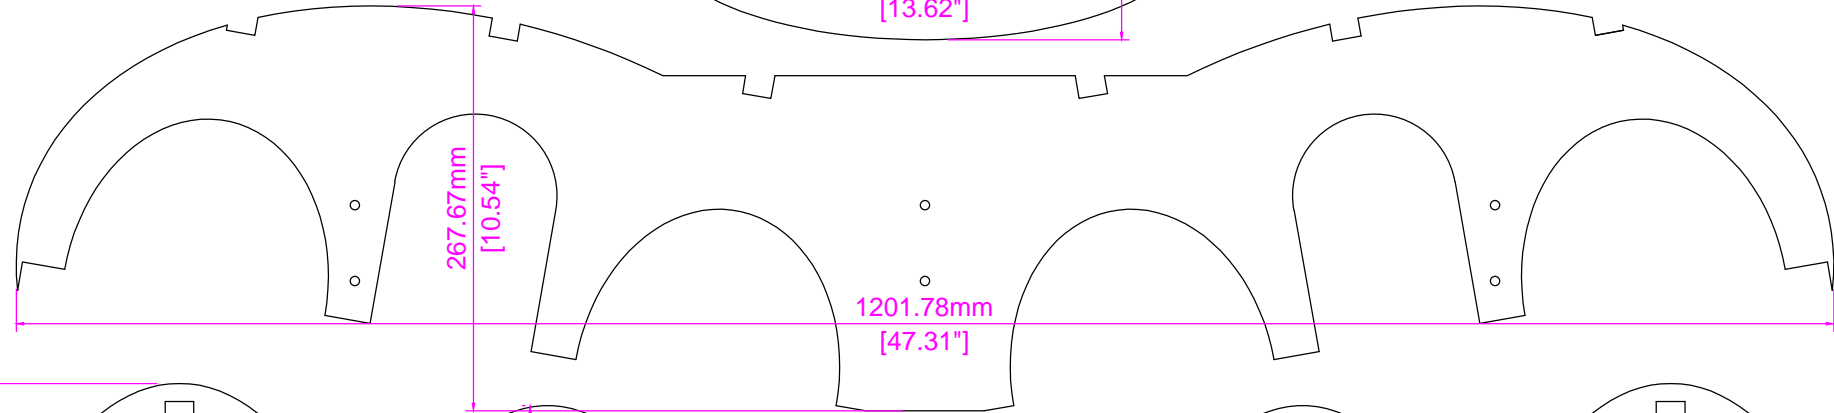

Supra

SYSTEM 1 - 96dB/1w/1m - 130Wrms/260Wmax @ 4 ohm - 60Hz/20KHz ~ \$210/pair

SYSTEM 2 - 97dB/1w/1m - 150Wrms/300Wmax @ 4 ohm - 50Hz/20KHz ~ \$215/pair

SYSTEM 3 - 99dB/1w/1m - 260Wrms/520Wmax @ 4 ohm - 60Hz/20KHz ~ \$260/pair