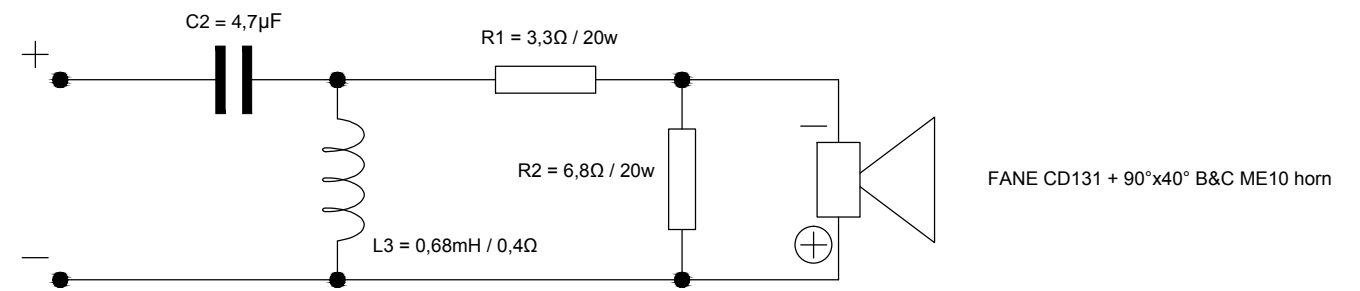

Supra

SYSTEM 1 - 96dB/1w/1m - 130Wrms/260Wmax @ 4 ohm - 60Hz/20KHz ~ \$210/pair

SYSTEM 2 - 97dB/1w/1m - 150Wrms/300Wmax @ 4 ohm - 50Hz/20KHz ~ \$215/pair

SYSTEM 3 - 99dB/1w/1m - 260Wrms/520Wmax @ 4 ohm - 60Hz/20KHz ~ \$260/pair

SYSTEM 4 - 100dB/1w/1m - 300Wrms/600Wmax @ 4 ohm - 50Hz/20KHz ~ \$265/pair

SYSTEM 5 - 99dB/1w/1m - 260Wrms/520Wmax @ 2 ohm - 60Hz/20KHz ~ \$260/pair

SYSTEM 6 - 100dB/1w/1m - 300Wrms/600Wmax @ 2 ohm - 50Hz/20KHz ~ \$265/pair