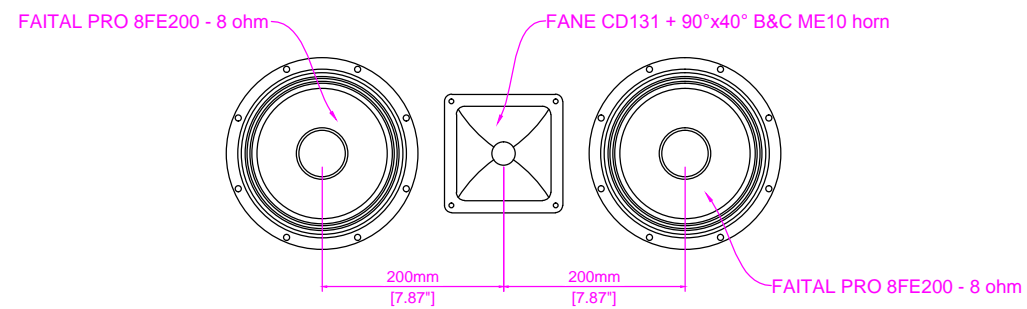

Supra

SYSTEM 1 - 96dB/1w/1m - 130Wrms/260Wmax @ 4 ohm - 60Hz/20KHz ~ \$210/pair

SYSTEM 2 - 97dB/1w/1m - 150Wrms/300Wmax @ 4 ohm - 50Hz/20KHz ~ \$215/pair

SYSTEM 3 - 99dB/1w/1m - 260Wrms/520Wmax @ 4 ohm - 60Hz/20KHz ~ \$260/pair

SYSTEM 4 - 100dB/1w/1m - 300Wrms/600Wmax @ 4 ohm - 50Hz/20KHz ~ \$265/pair

SYSTEM 5 - 99dB/1w/1m - 260Wrms/520Wmax @ 2 ohm - 60Hz/20KHz ~ \$260/pair

SYSTEM 6 - 100dB/1w/1m - 300Wrms/600Wmax @ 2 ohm - 50Hz/20KHz ~ \$265/pair